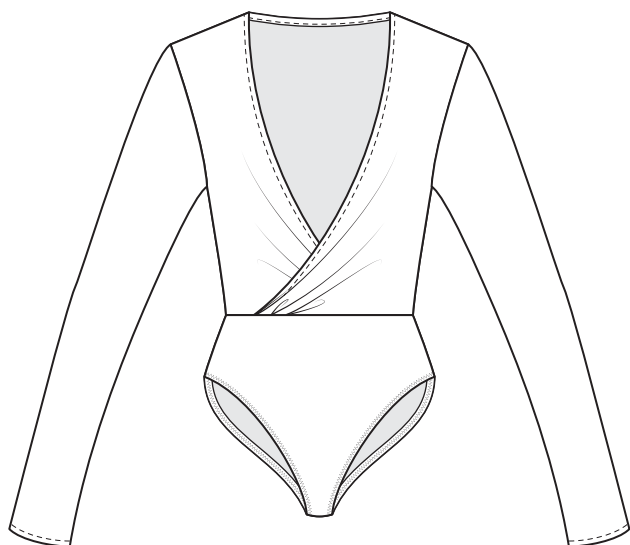

Bodysuit

Size S

Size M

Size L

Size XL

FRONT VIEW

BACK VIEW

14

Bodysuit
SLEEVE
Cut 2 pair

15

19

Grainline

20

The page features a large, light gray number '21' centered on a white background. The page is framed by a thin black border. In the top-left and bottom-right corners, there are decorative patterns of parallel lines in solid, dashed, and dotted styles. Small gray triangles are positioned at the top and bottom center, and on the left and right sides, pointing towards the center of the page.